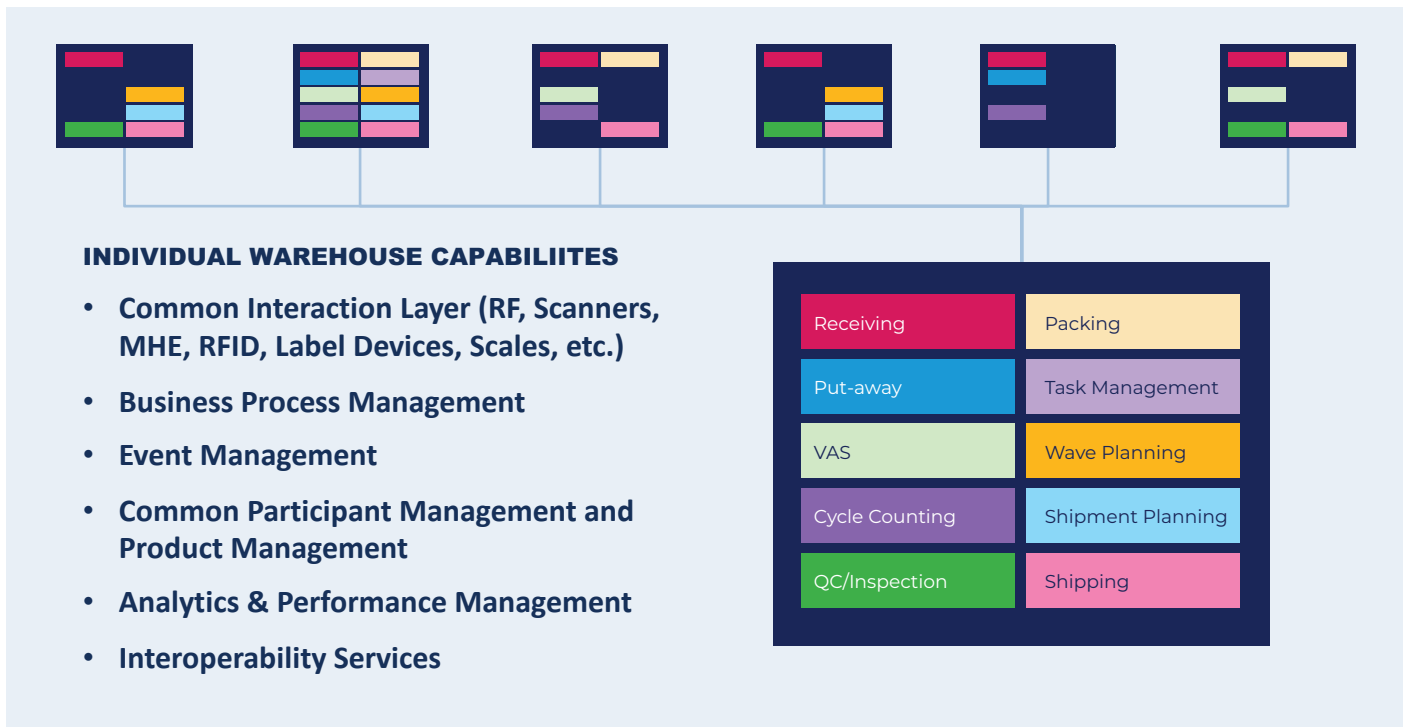

Each process is completely separate and independent, which gives you the flexibility to roll out, or enhance, one process at a time so you can continuously improve efficiency and performance without a big new initiative.

Key Benefits

- ✓ Roll out standard processes across multiple sites easily and cost effectively
- ✓ Quickly roll out custom processes by site or customer
- ✓ Easily add inventory attributes and create business rules based on those attributes for better inventory control
- ✓ Onboard new customer quickly
- ✓ Achieve near real-time inventory visibility so you can maintain fill rates and perfect order rates
- ✓ Receive alerts for inventory expiry and use FEFO/FIFO to manage inventory to prevent obsolescence
- ✓ Consolidate containers and shipments to reduce shipping costs

MULTI-SITE MANAGEMENT

Plant
Warehouse

Regional DCs -
Customer Direct,
Store replenishment

Stockrooms,
Strategic Spares
Locations

Flow-through
Distribution
Centers

Back-of-store
Stockrooms

VAS Center
Returns/repair

CUSTOM PROCESSES BY SITE

UNIFIED PROCESSES ACROSS SITES

Key Features

Multi-site management

- ✓ **Manage all sites from a single instance** – from back storage rooms to large, highly automated facilities
- ✓ **Get real-time inventory and fulfillment visibility** across all facilities